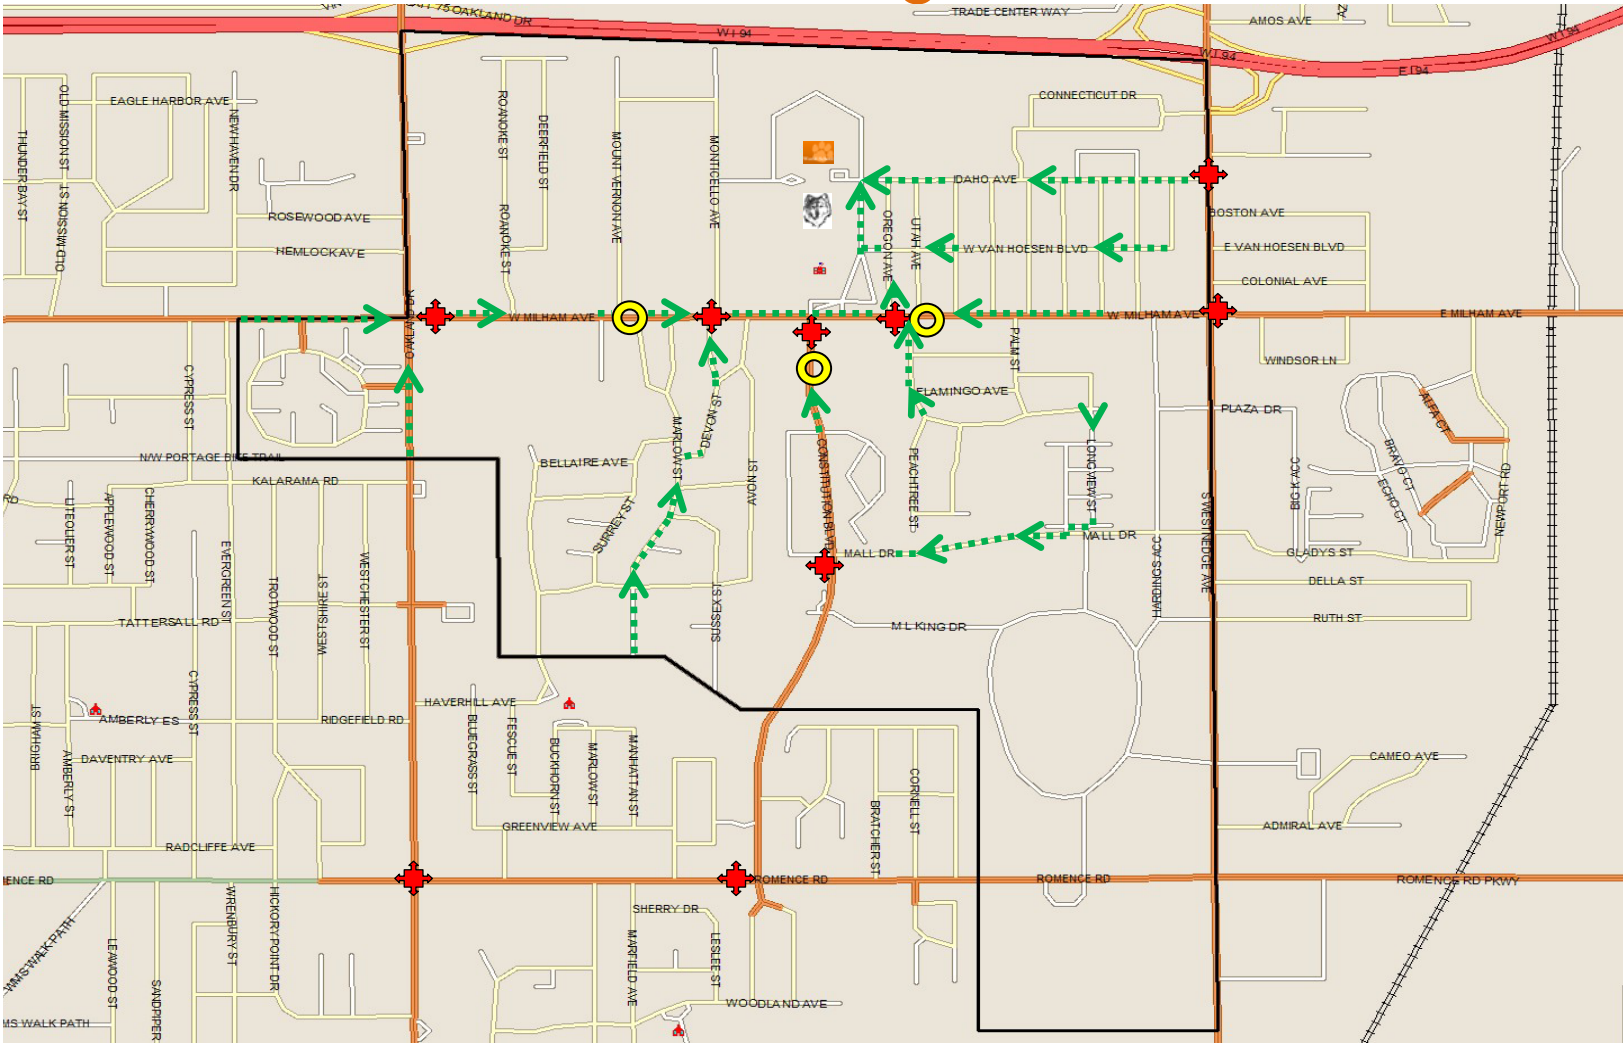

North Middle and Northern High Safe Routes to School

Legend	
	Traffic light
	Flashing yellow light
	Suggested walking route to school
	Portage Northern High School
	Portage North Middle School
	Portage Curious Kids Day Care / Community High School
	Non transportation boundary